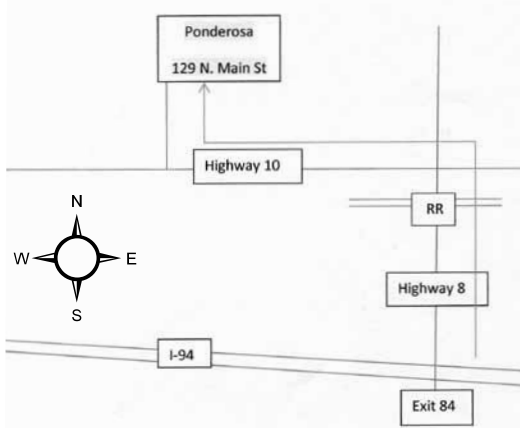

DIRECTIONS to the Ponderosa, Richardton, ND

Watch for sign on Highway 10